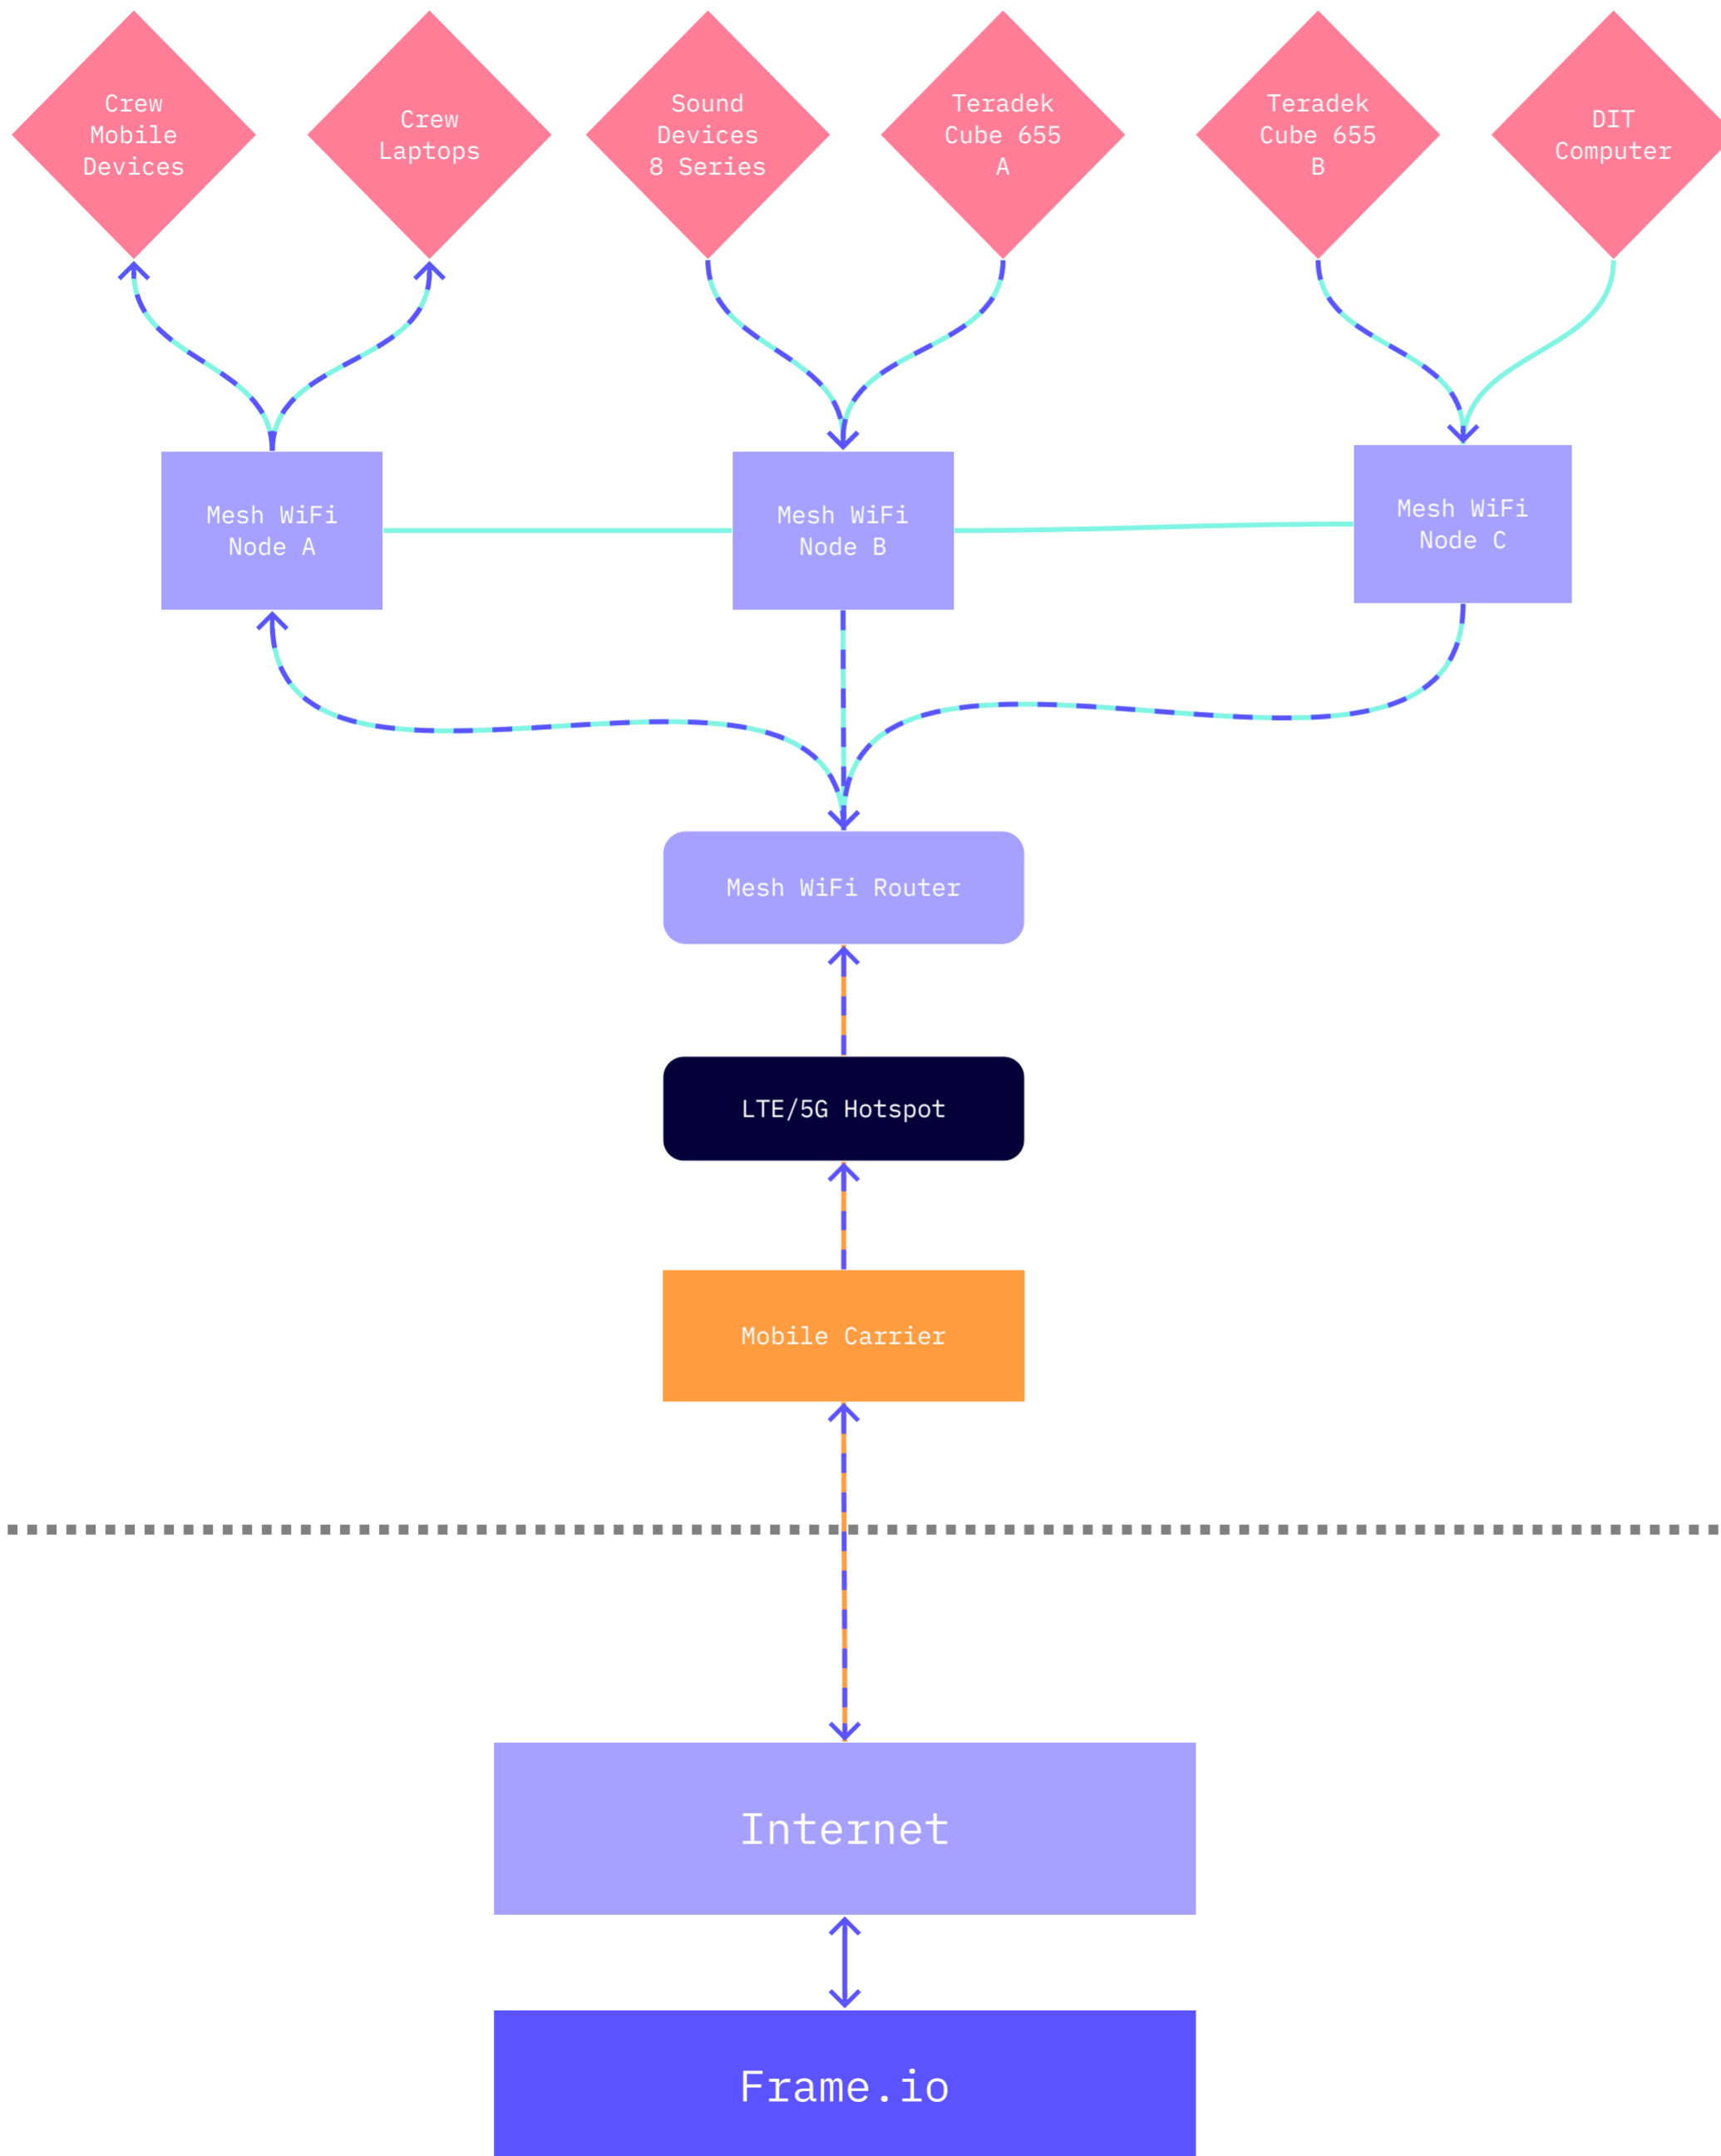

SET NETWORK

WIRELESS VIDEO

WAN

WiFi

Frame.io