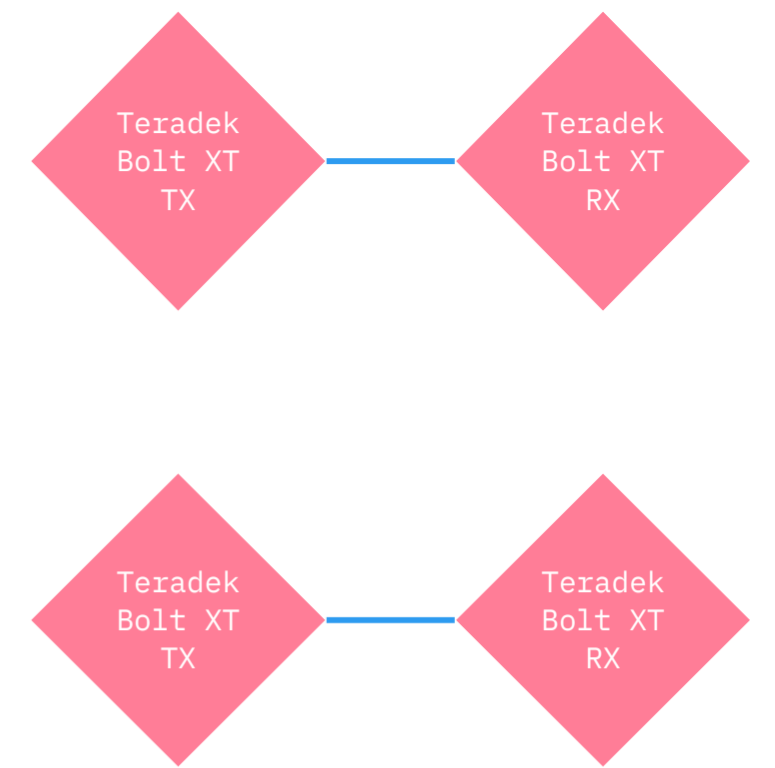

SET NETWORK

WIRELESS VIDEO

WAN

WiFi

Frame.io