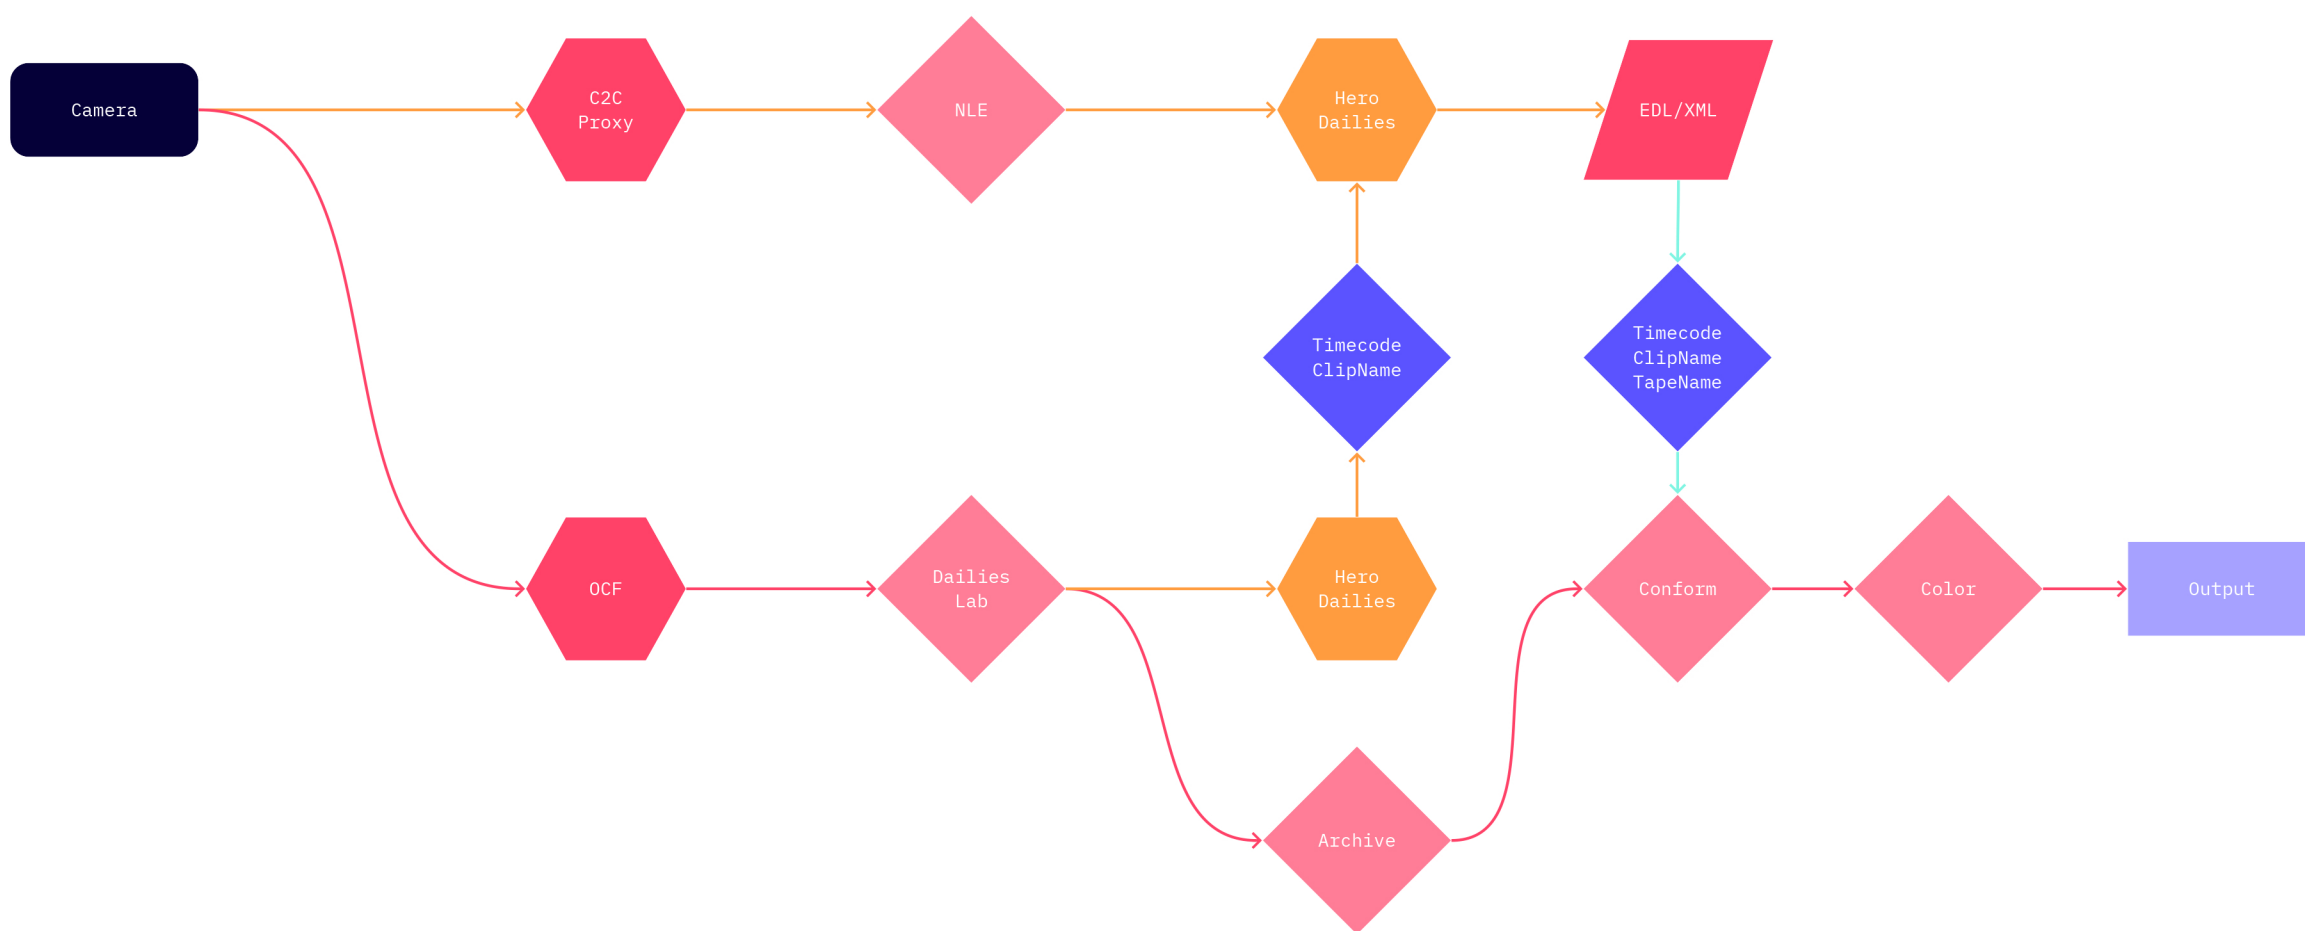

HERO DAILIES WORKFLOW

HERO DAILIES WITH CONFORM WORKFLOW

→ Metadata
 → Transcode
 → Original Media