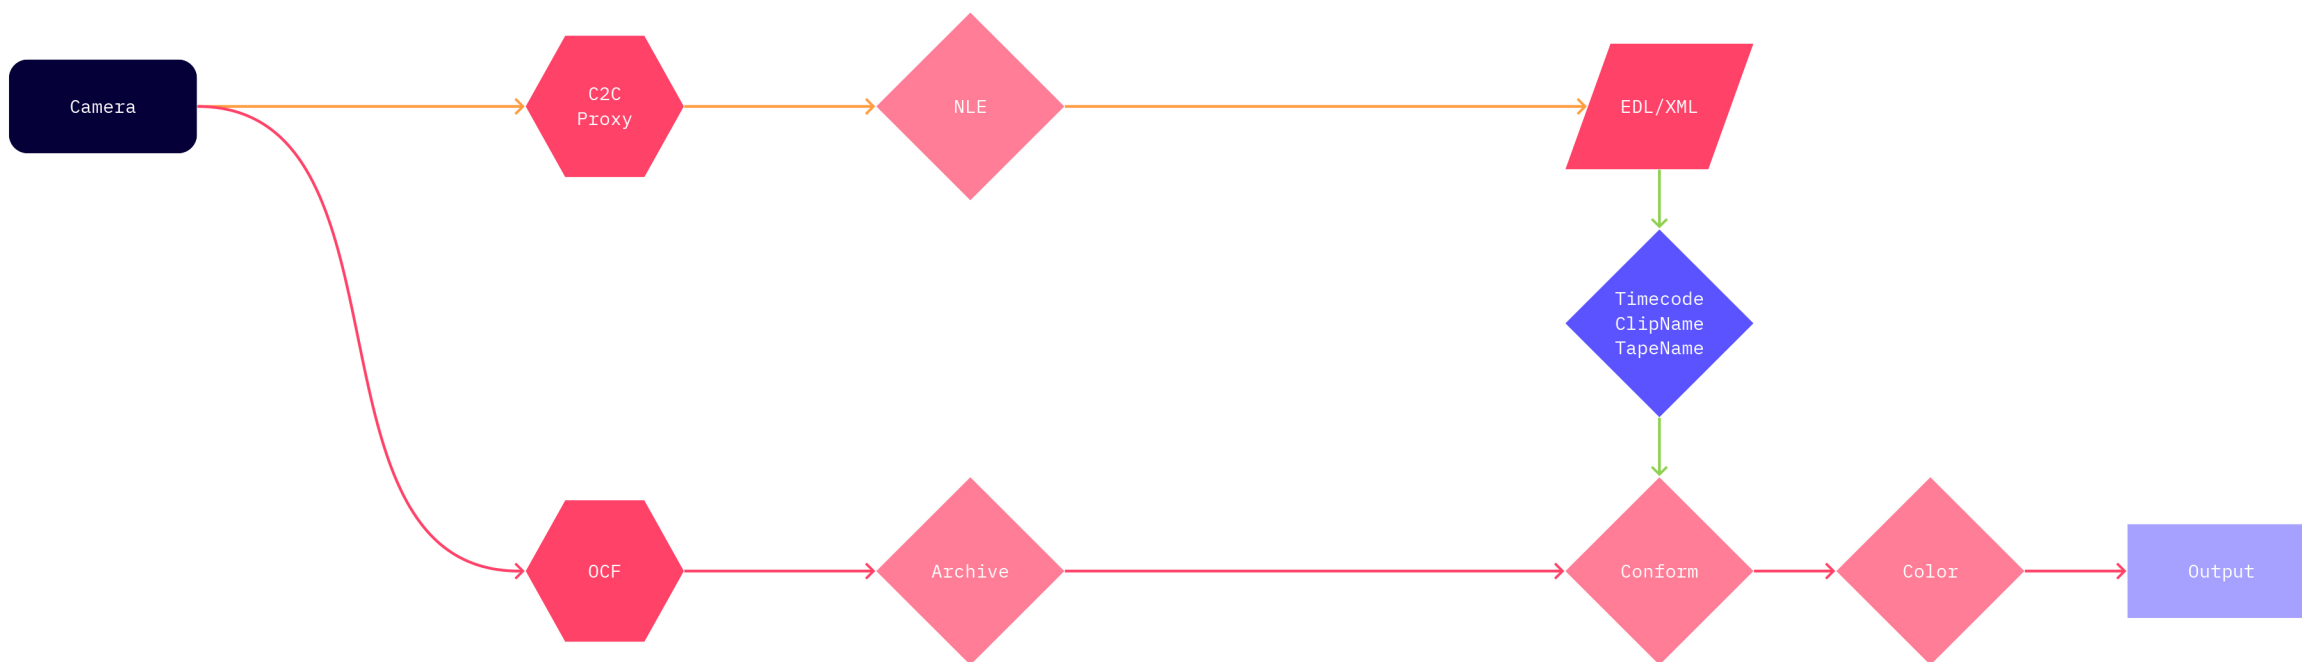

PROXY-ONLY: RELINK WORKFLOW

PROXY-ONLY: NATIVE WITH CONFORM WORKFLOW

→ Metadata
 → Transcode
 → Original Media